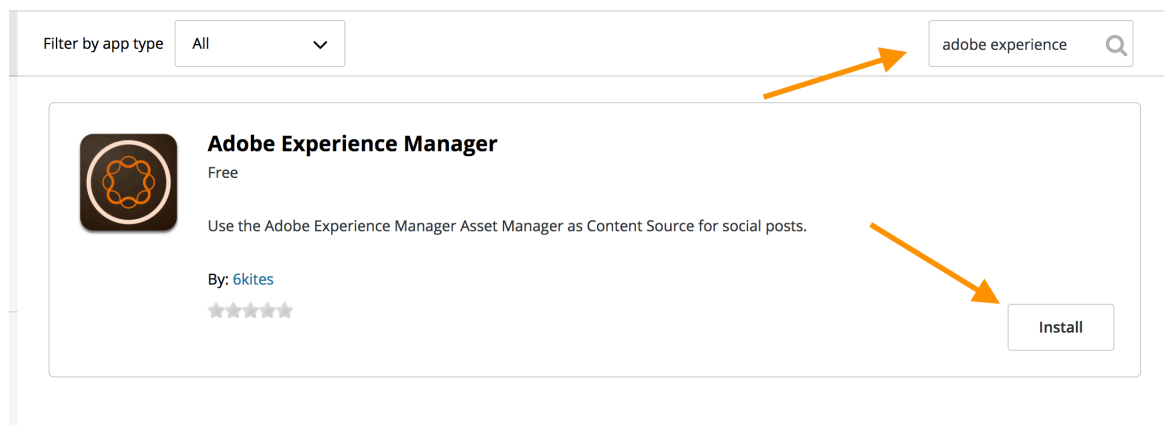

Overview

There are two ways you can install the Adobe Experience Manager, as a traditional Hootsuite App application, which lets you access assets in the Compose window and the Publisher or as Media Library in the new Composer. You can install one or both of these options.

Installing Adobe Experience Manager for Hootsuite in the Compose Window and Publisher

The Adobe Experience Manager for Hootsuite is installed from the Hootsuite App Directory.

Search for "Adobe Experience Manager", then click install.