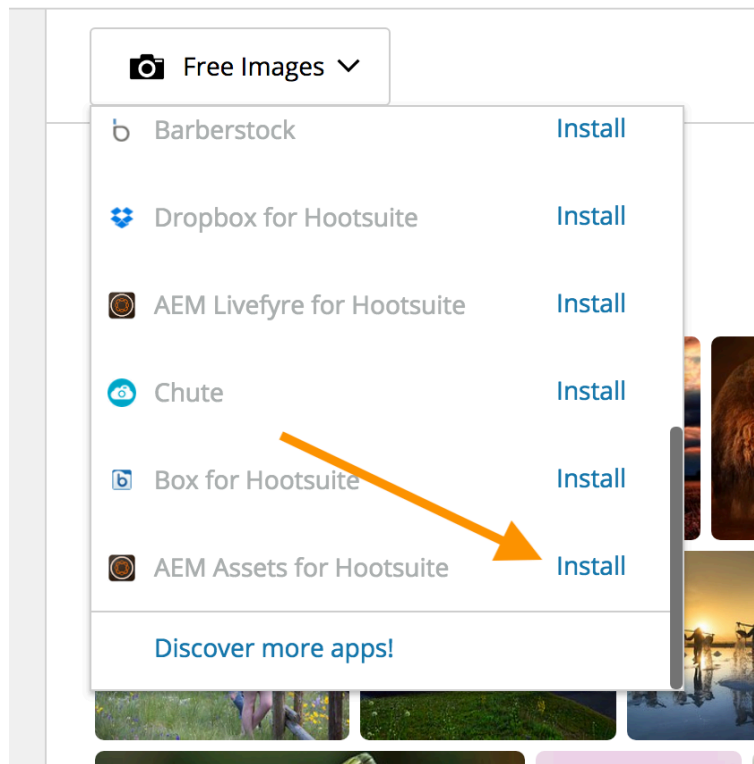

The app is now installed and ready to be Configured (/connecting).

Installing Adobe Experience Manager for Hootsuite Media Source in the New Composer

Click the **Compose Beta** button

Click **Open Media Library**

Find **AEM Assets for Hootsuite** in the dropdown and click install

In order to access assets stored in to the Adobe Experience Manager, you will need to provide its URL and your login and password. The AEM instance must be accessible from the Internet in order for Hootsuite to acces assets. If it is behind a firewall, please contact have your network admin contact us.

Fill in your login details and hit **Verify**

A screenshot of a form titled 'Enter Your Adobe Experience Manager URL'. The form has four input fields: 'URL' containing 'https://aem.example.com', 'Username' containing 'myaccount', and 'Password' containing '.....'. Below the password field is a green 'Verify' button and a link that says 'Need help?'. The form is set against a light gray background.