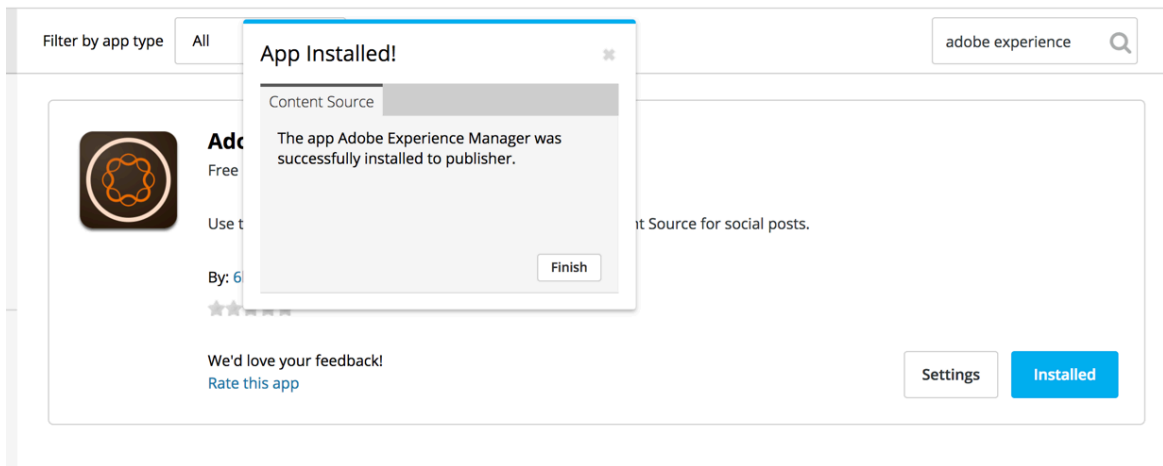

Installing Adobe Experience Manager for Hootsuite in the Compose Window and Publisher

The Adobe Experience Manager for Hootsuite is installed from the Hootsuite App Directory.

Search for "Adobe Experience Manager", then click install.

The app is now installed and ready to be Configured (/connecting).

Installing Adobe Experience Manager for Hootsuite Media Source in the New Composer

Click the **Compose Beta** button

Click **Open Media Library**